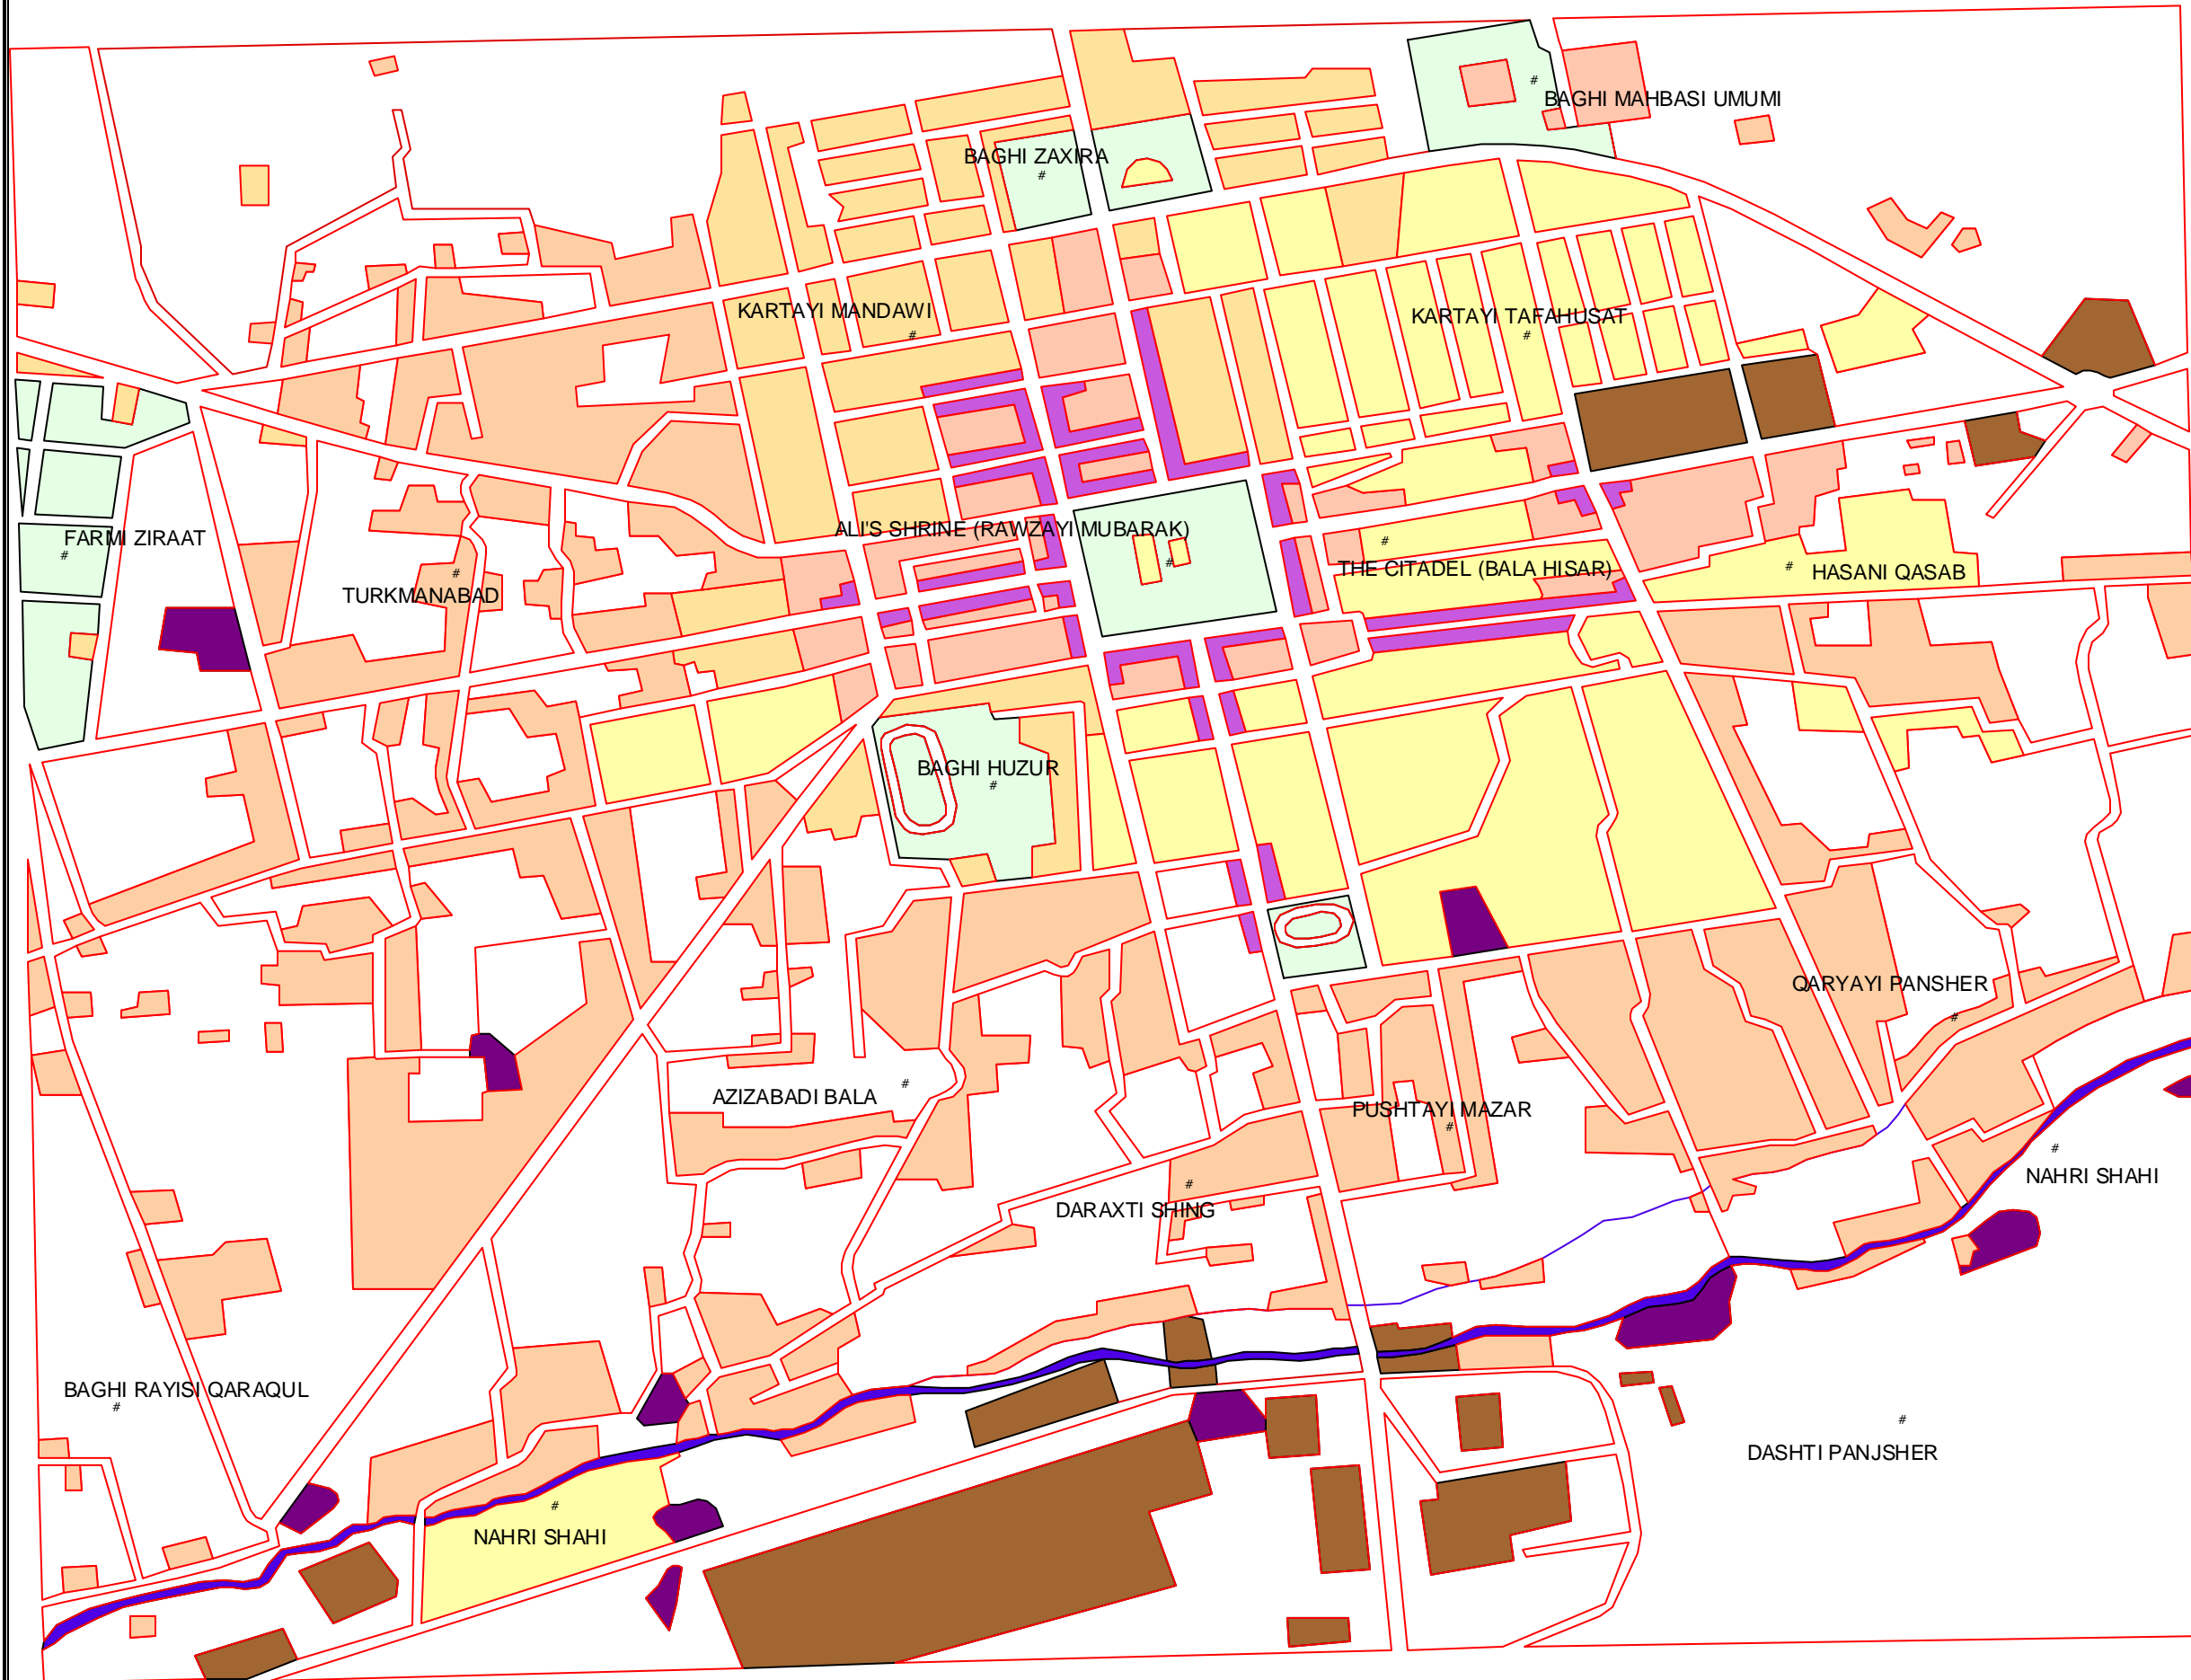

MAZAR-E SHARIF CITY

AIMS

LEGEND:

- # Area-names
- Settlements
- Tradition-Typ
- Mixed-Tradition Typ
- Disperse
- Commercial Areas
- Empty-Areas
- Rivers
- Seasonal River
- Parks
- Main-Roads
- Factory
- Cemeteries

0.2 0 0.2 0.4 0.6 0.8 Kilometers

NOTE:
The boundaries and names on the maps do not imply official endorsement or acceptance by the United Nations.