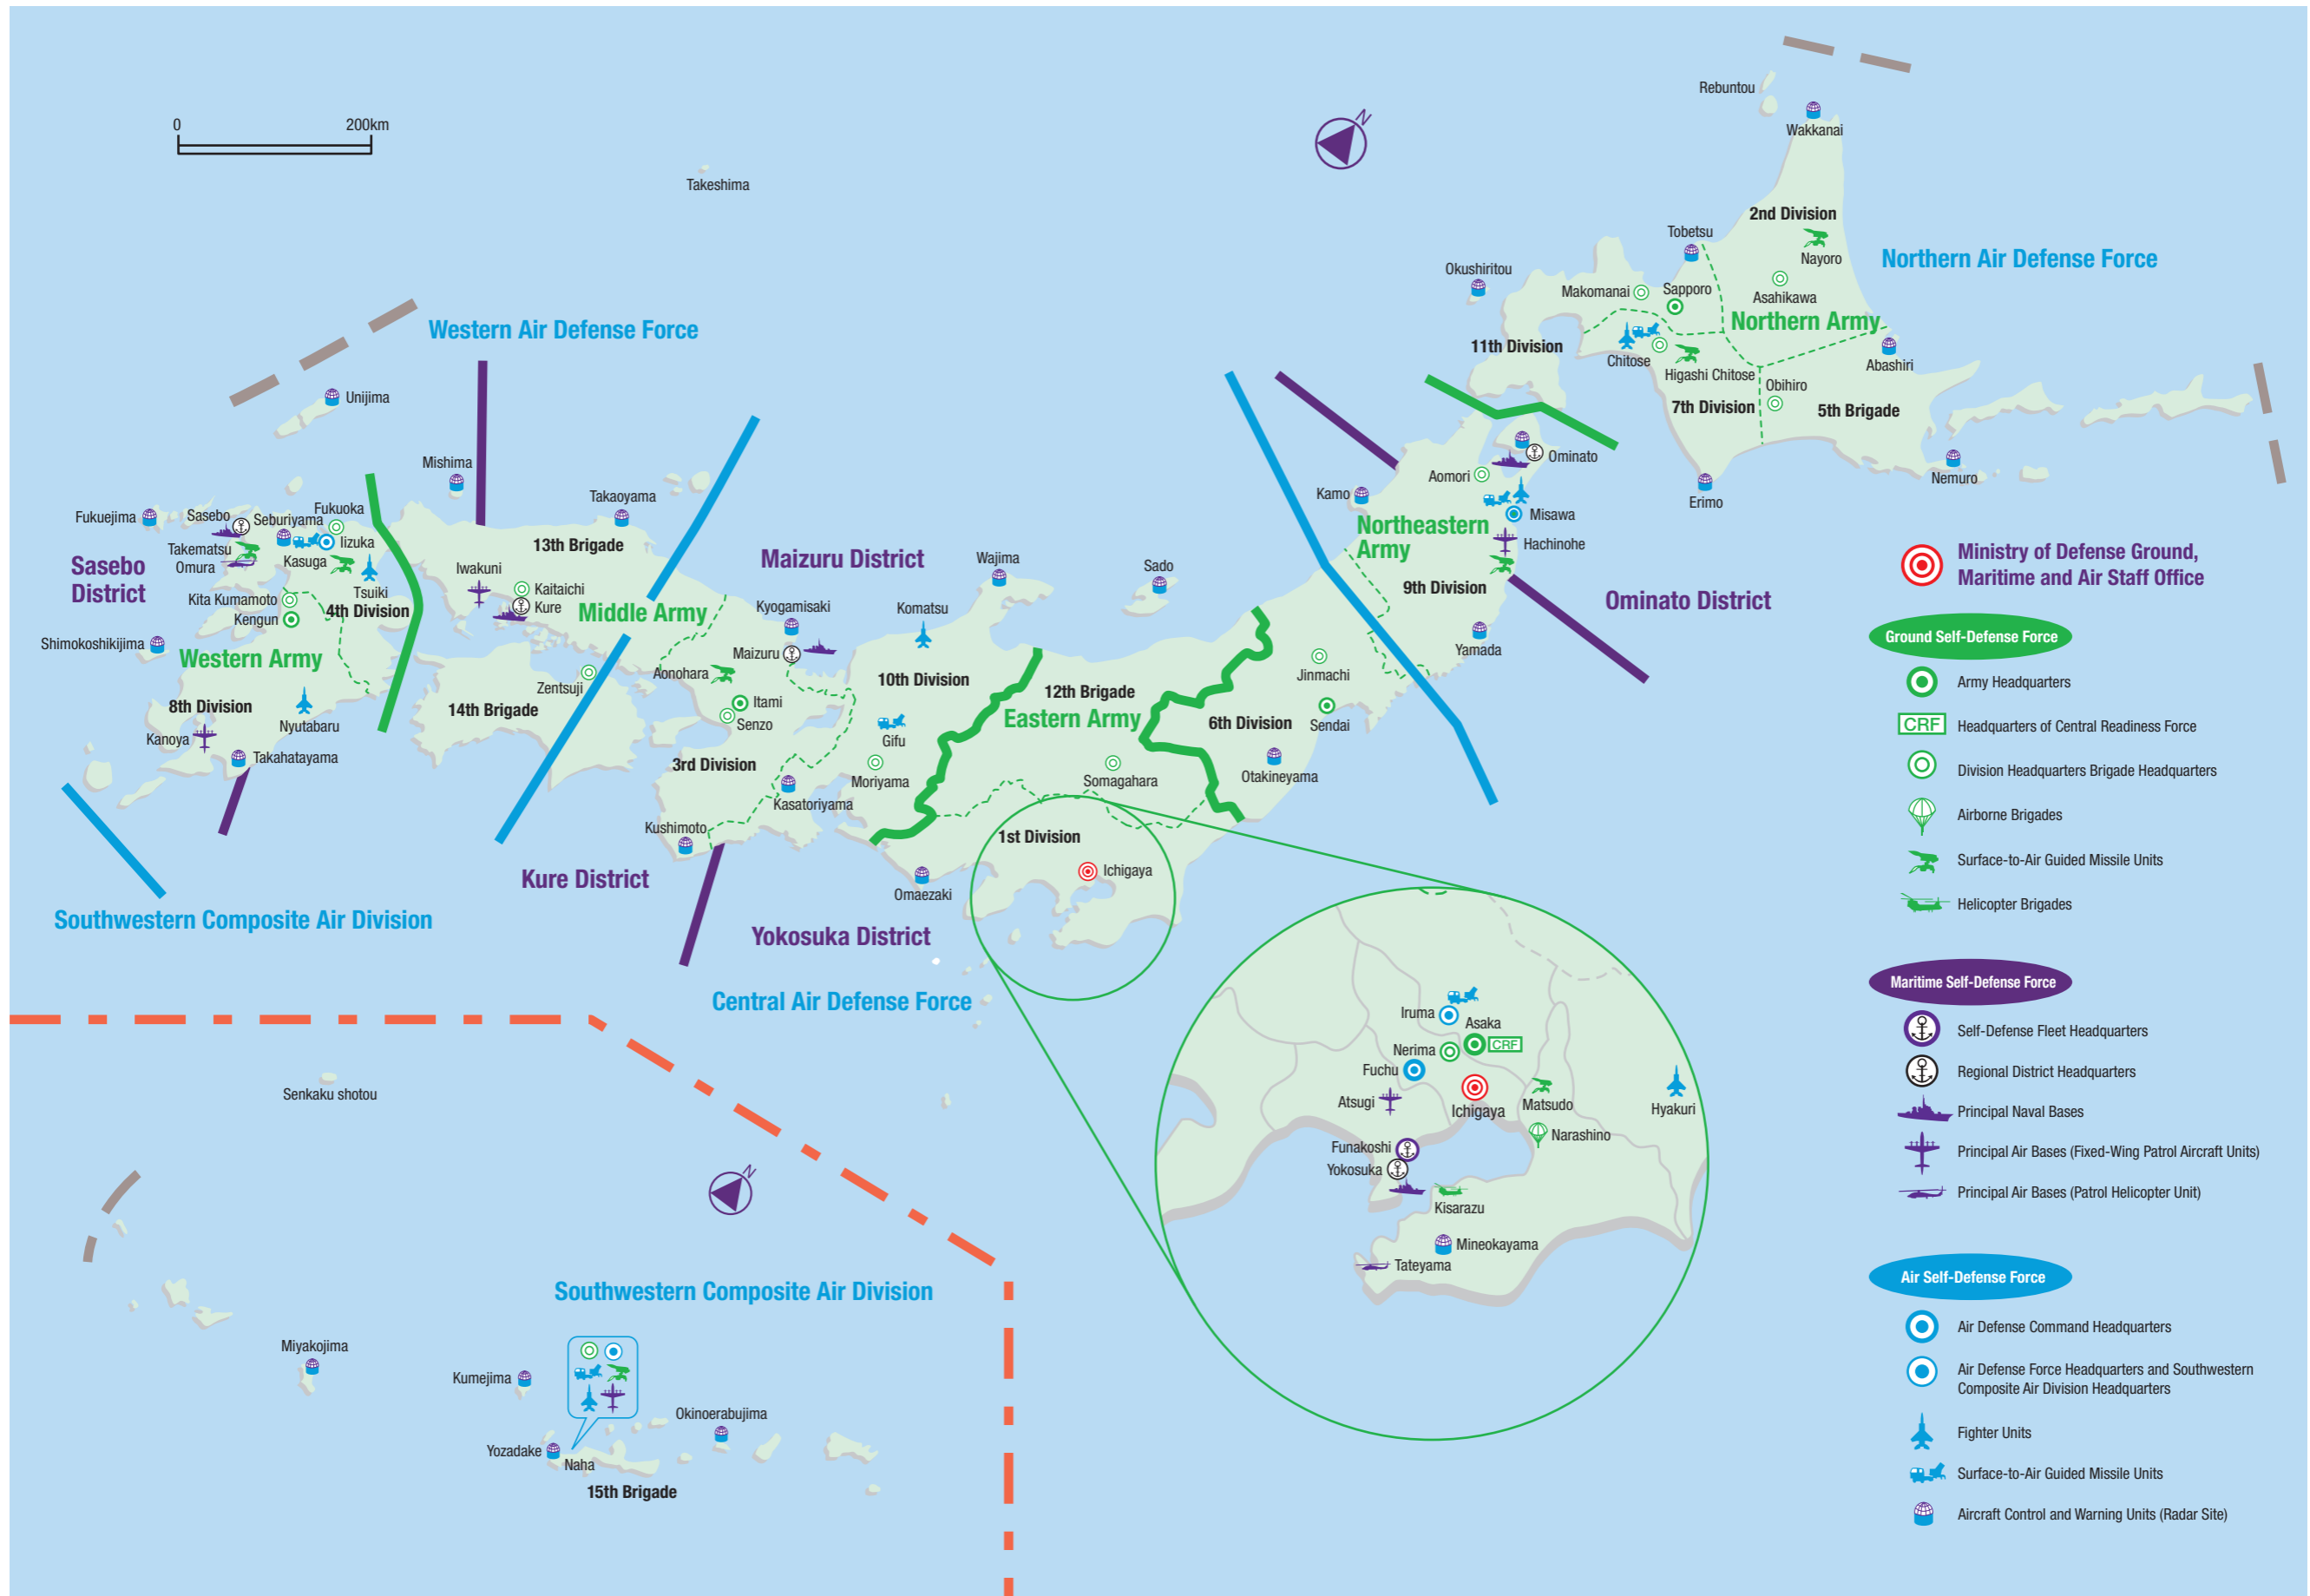

Location of Principal SDF Units (As of March 31, 2011)

Ministry of Defense Ground, Maritime and Air Staff Office

Ground Self-Defense Force

- Army Headquarters
- Headquarters of Central Readiness Force
- Division Headquarters Brigade Headquarters
- Airborne Brigades
- Surface-to-Air Guided Missile Units
- Helicopter Brigades

Maritime Self-Defense Force

- Self-Defense Fleet Headquarters
- Regional District Headquarters
- Principal Naval Bases
- Principal Air Bases (Fixed-Wing Patrol Aircraft Units)
- Principal Air Bases (Patrol Helicopter Unit)

Air Self-Defense Force

- Air Defense Command Headquarters
- Air Defense Force Headquarters and Southwestern Composite Air Division Headquarters
- Fighter Units
- Surface-to-Air Guided Missile Units
- Aircraft Control and Warning Units (Radar Site)