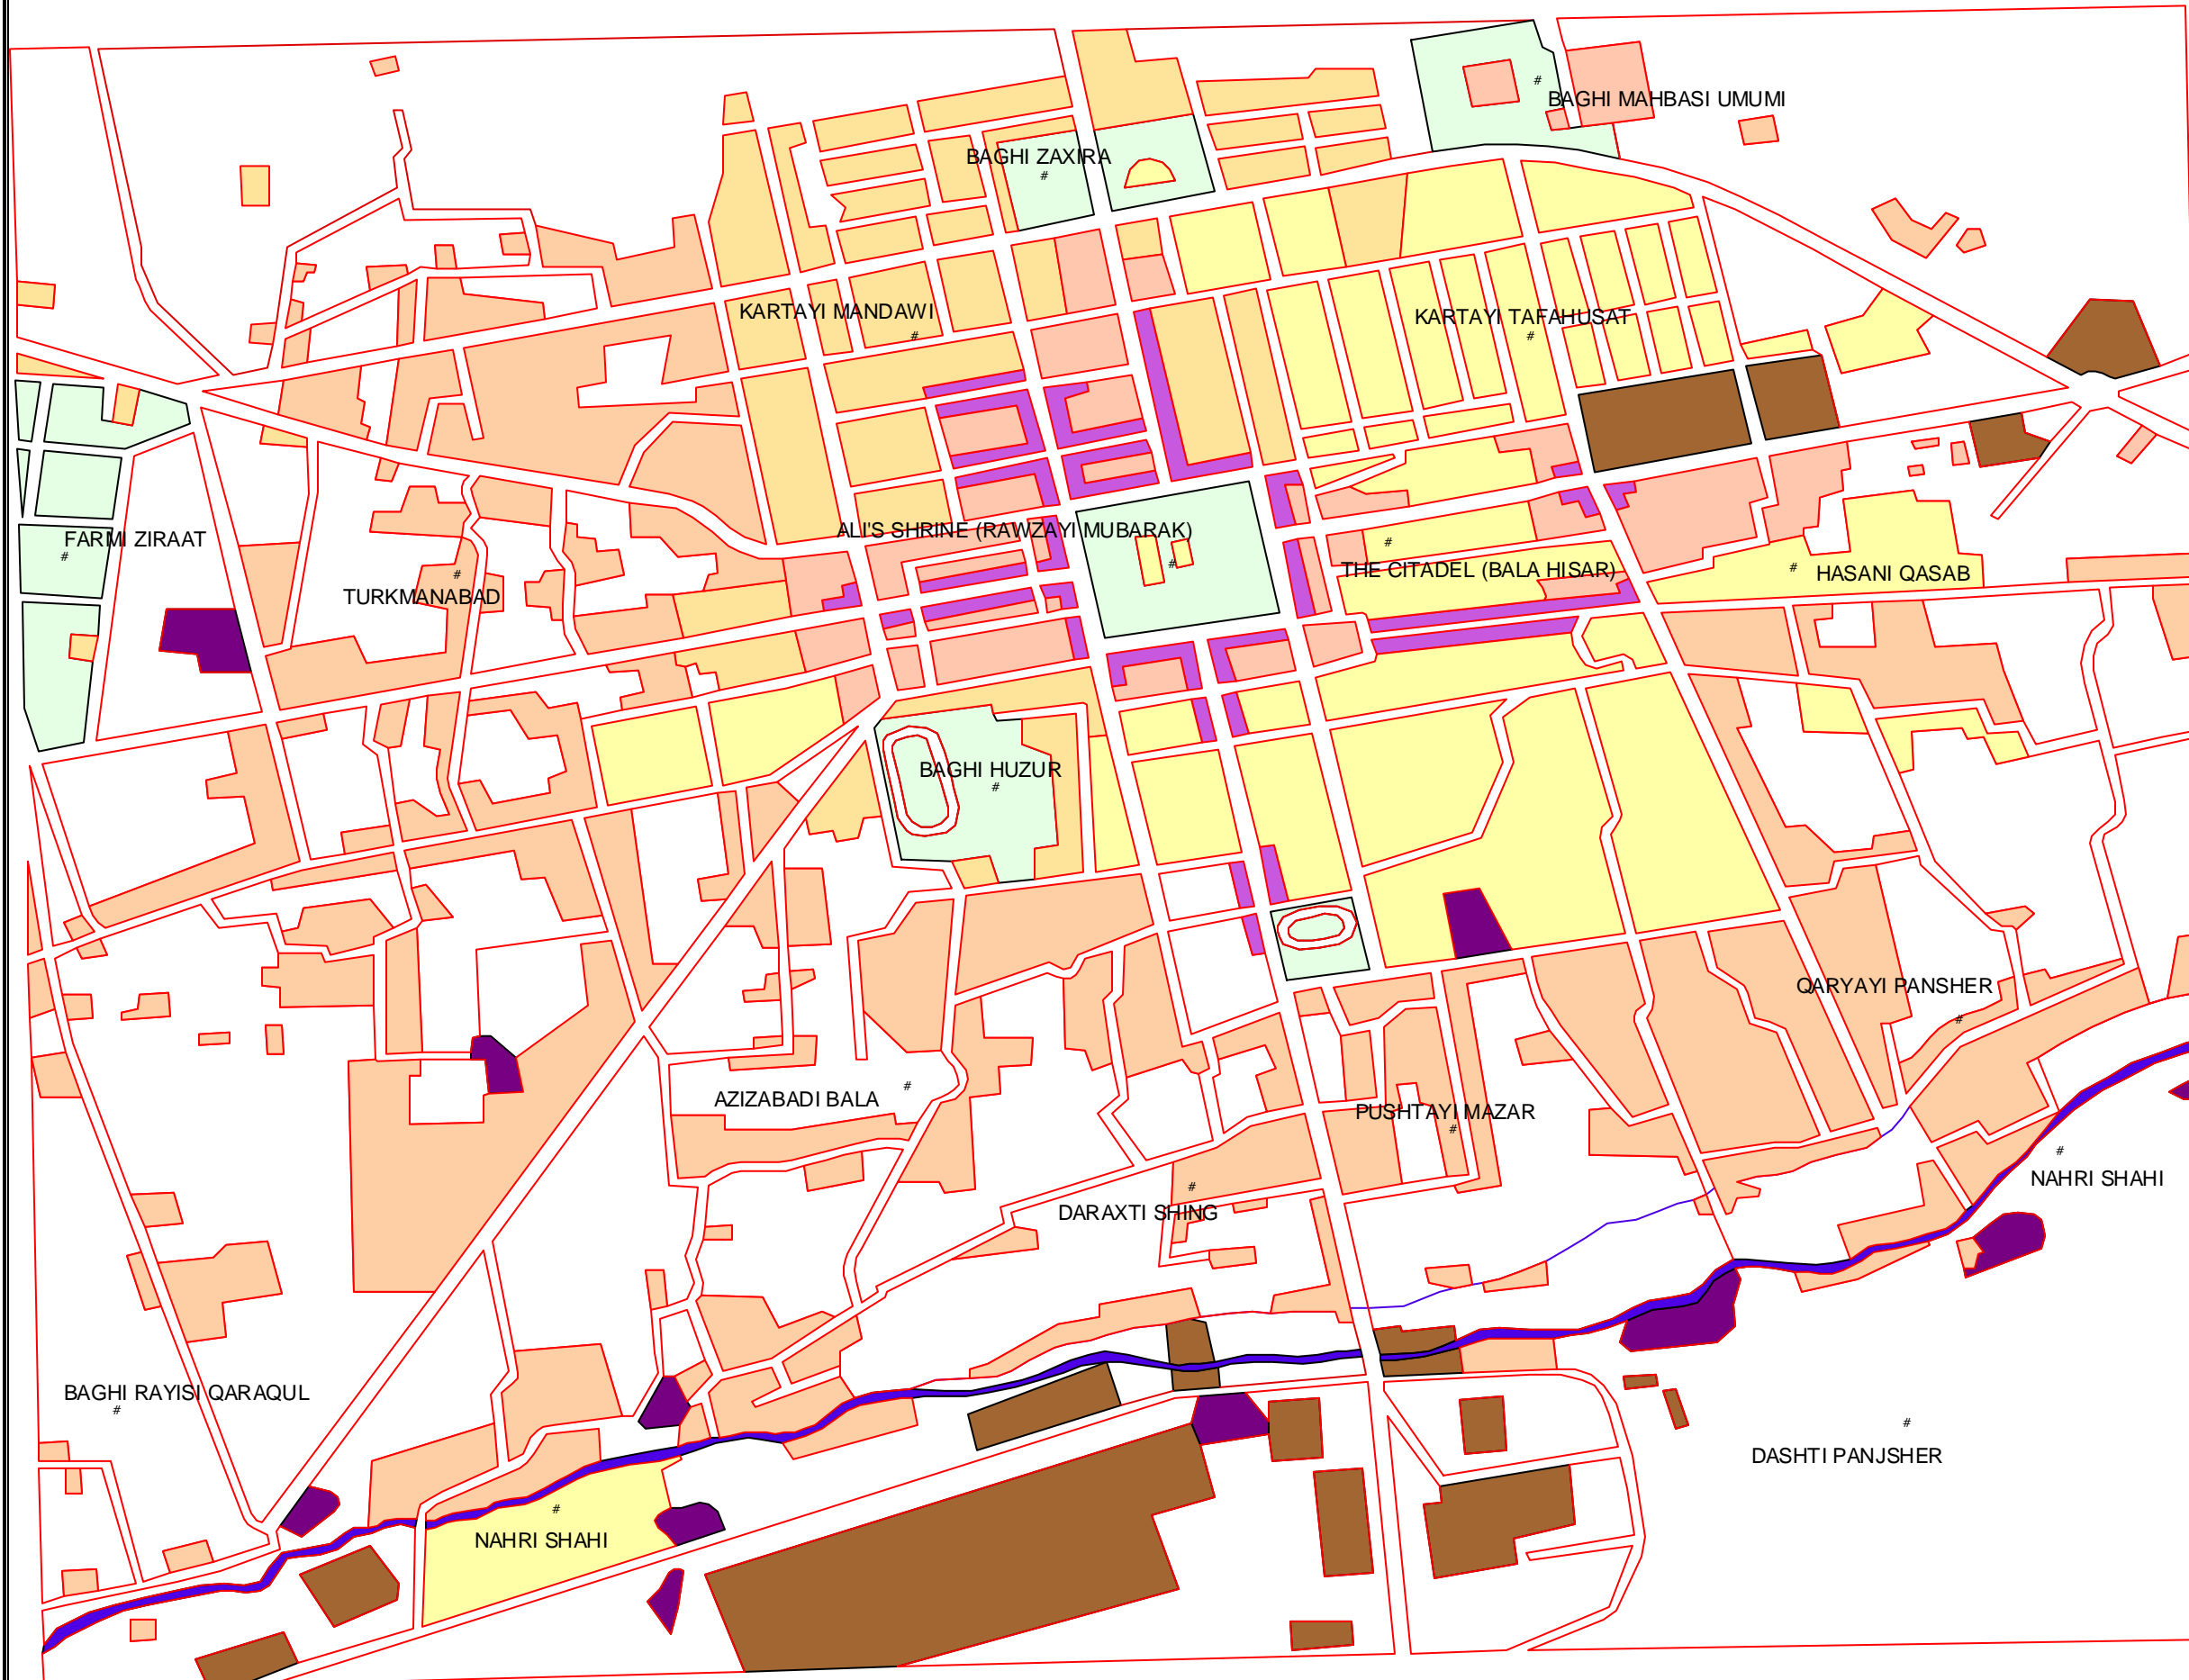

MAZAR-E SHARIF CITY

AIMS

LEGEND:

- # Area-names
- Settlements
- Tradition-Typ
- Mixed-Tradition Typ
- Disperse
- Commercial Areas
- Empty-Areas
- Rivers
- Seasonal River
- Parks
- Main-Roads
- Factory
- Cemeteries

BAGHI RAYISI QARAQUL #

NAHRI SHAHI #

0.2 0 0.2 0.4 0.6 0.8 Kilometers

NOTE:
The boundaries and names on the maps do not imply official endorsement or acceptance by the United Nations.