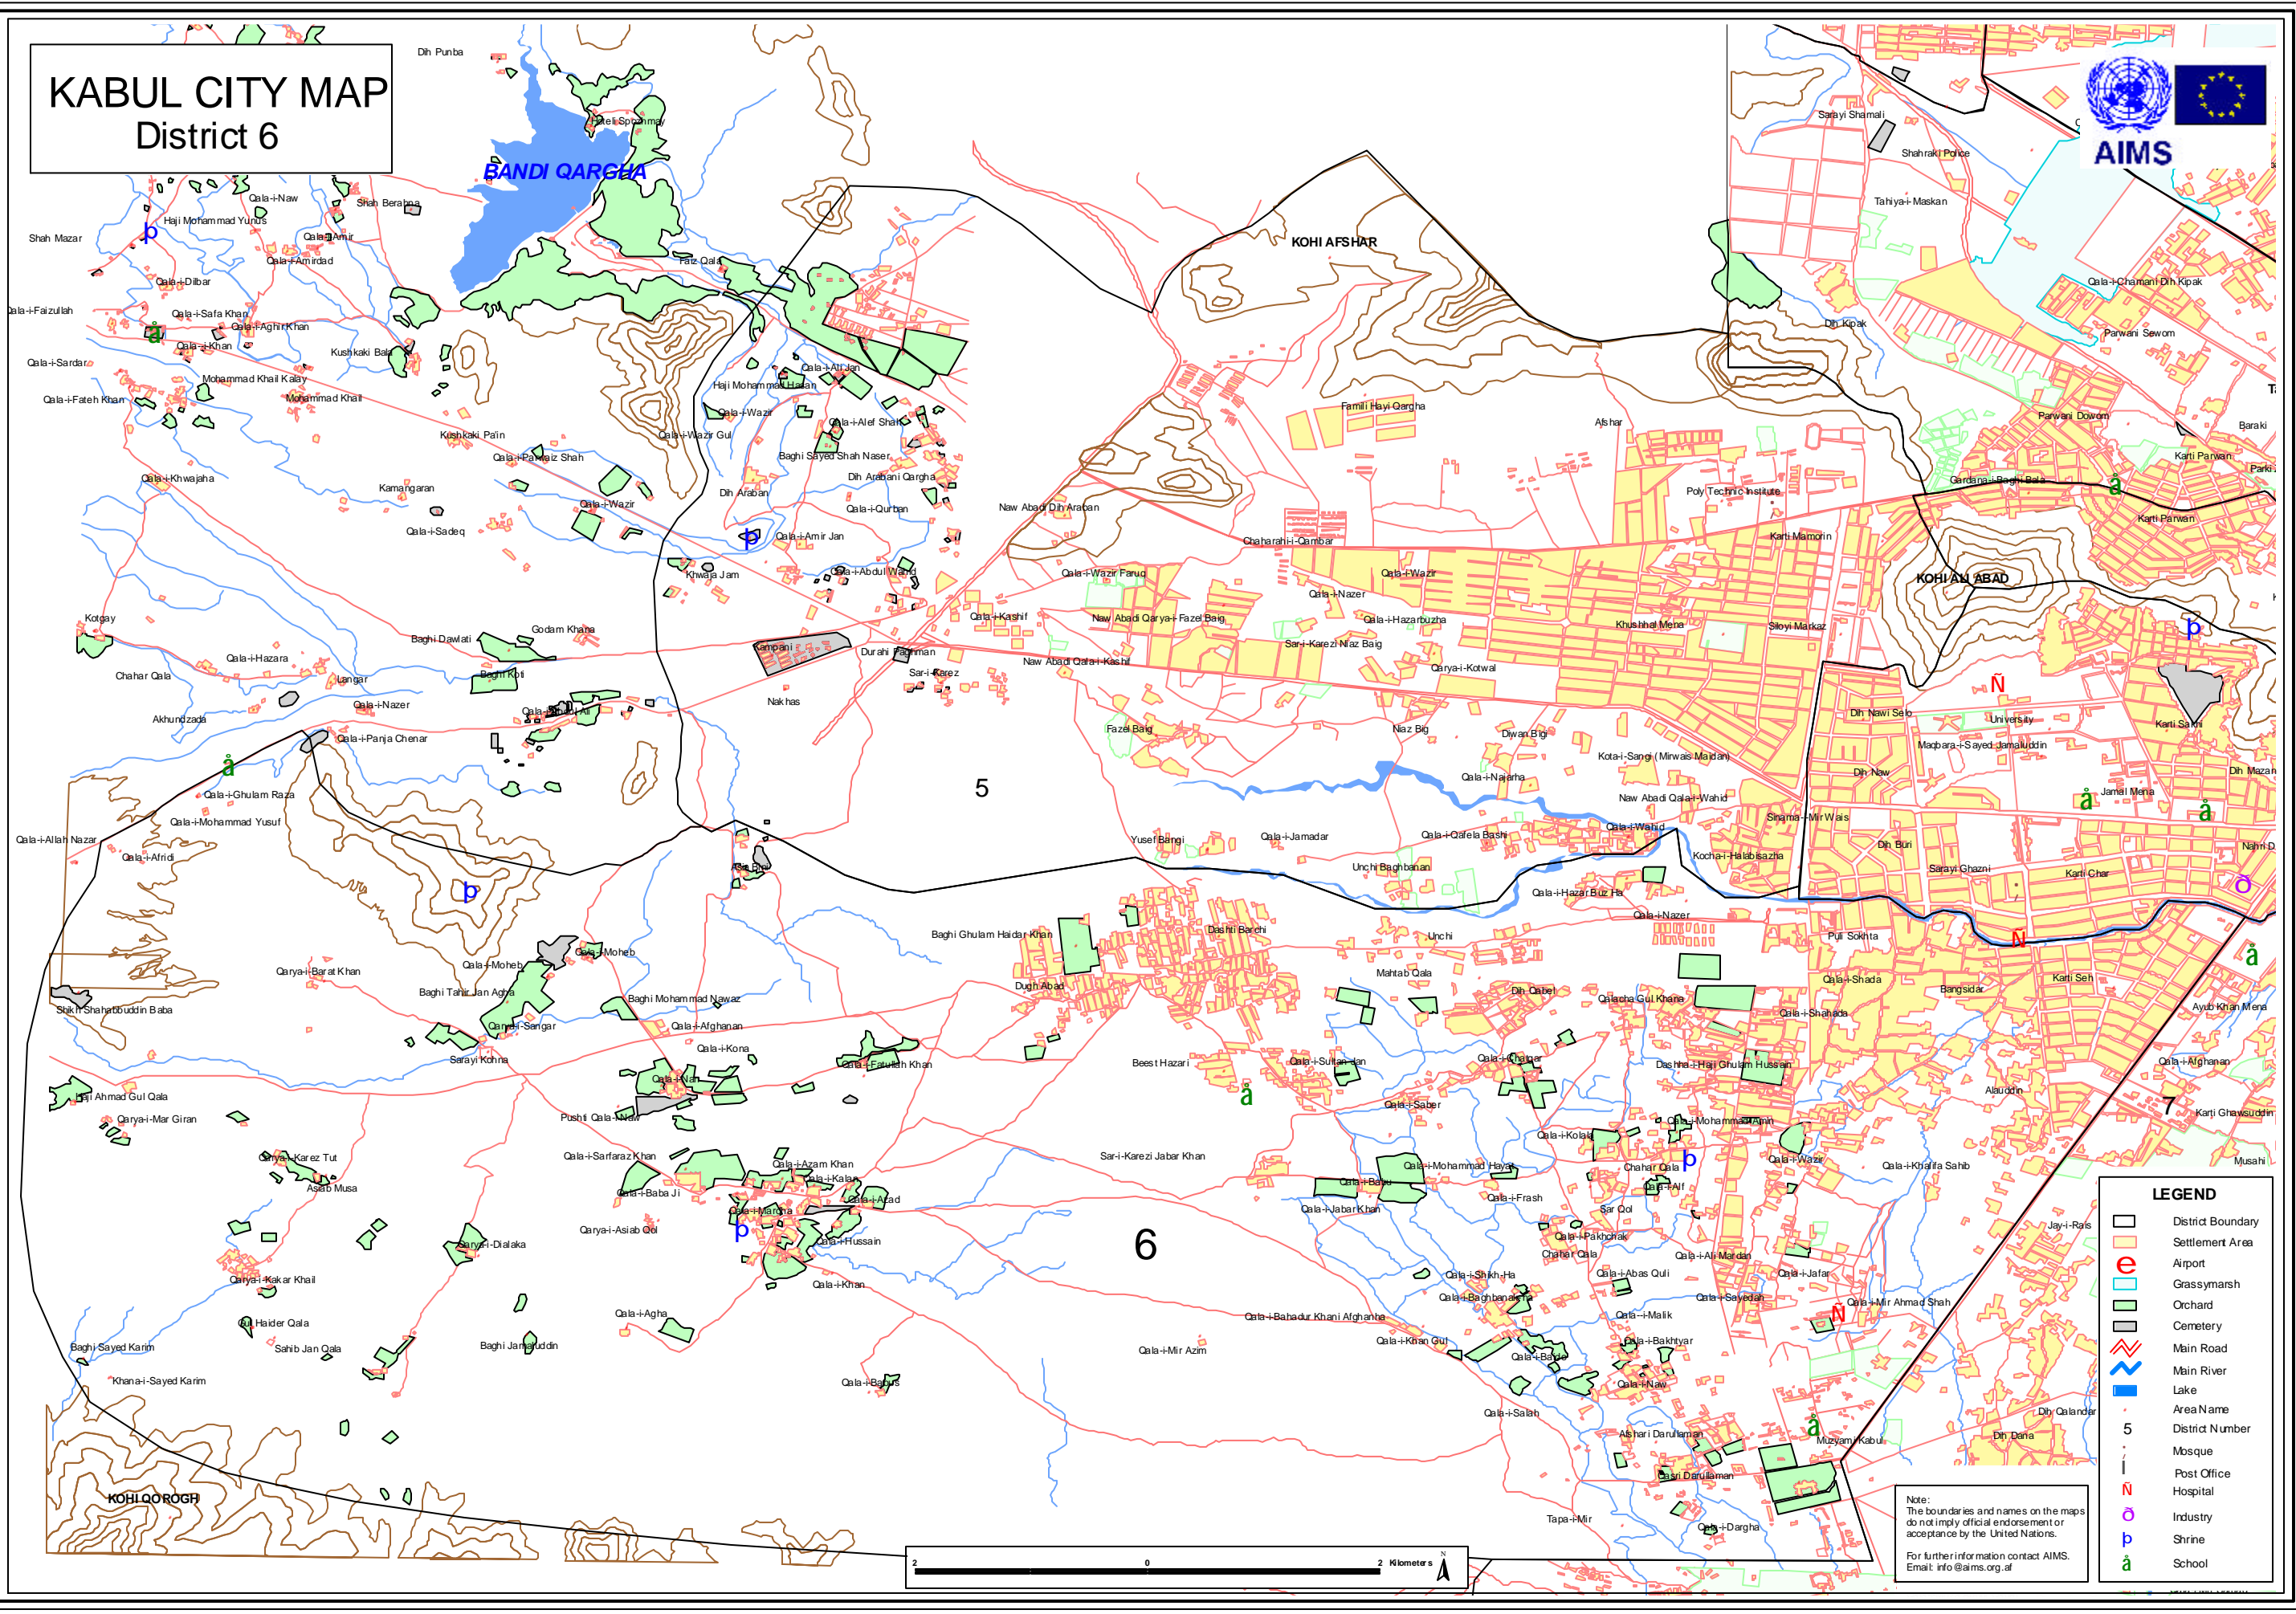

# KABUL CITY MAP

## District 6

**LEGEND**

- District Boundary
- Settlement Area
- e Airport
- Grassmarsh
- Orchard
- Cemetery
- Main Road
- Main River
- Lake
- a Area Name
- 5 District Number
- Mosque
- Post Office
- Hospital
- Industry
- Shrine
- School