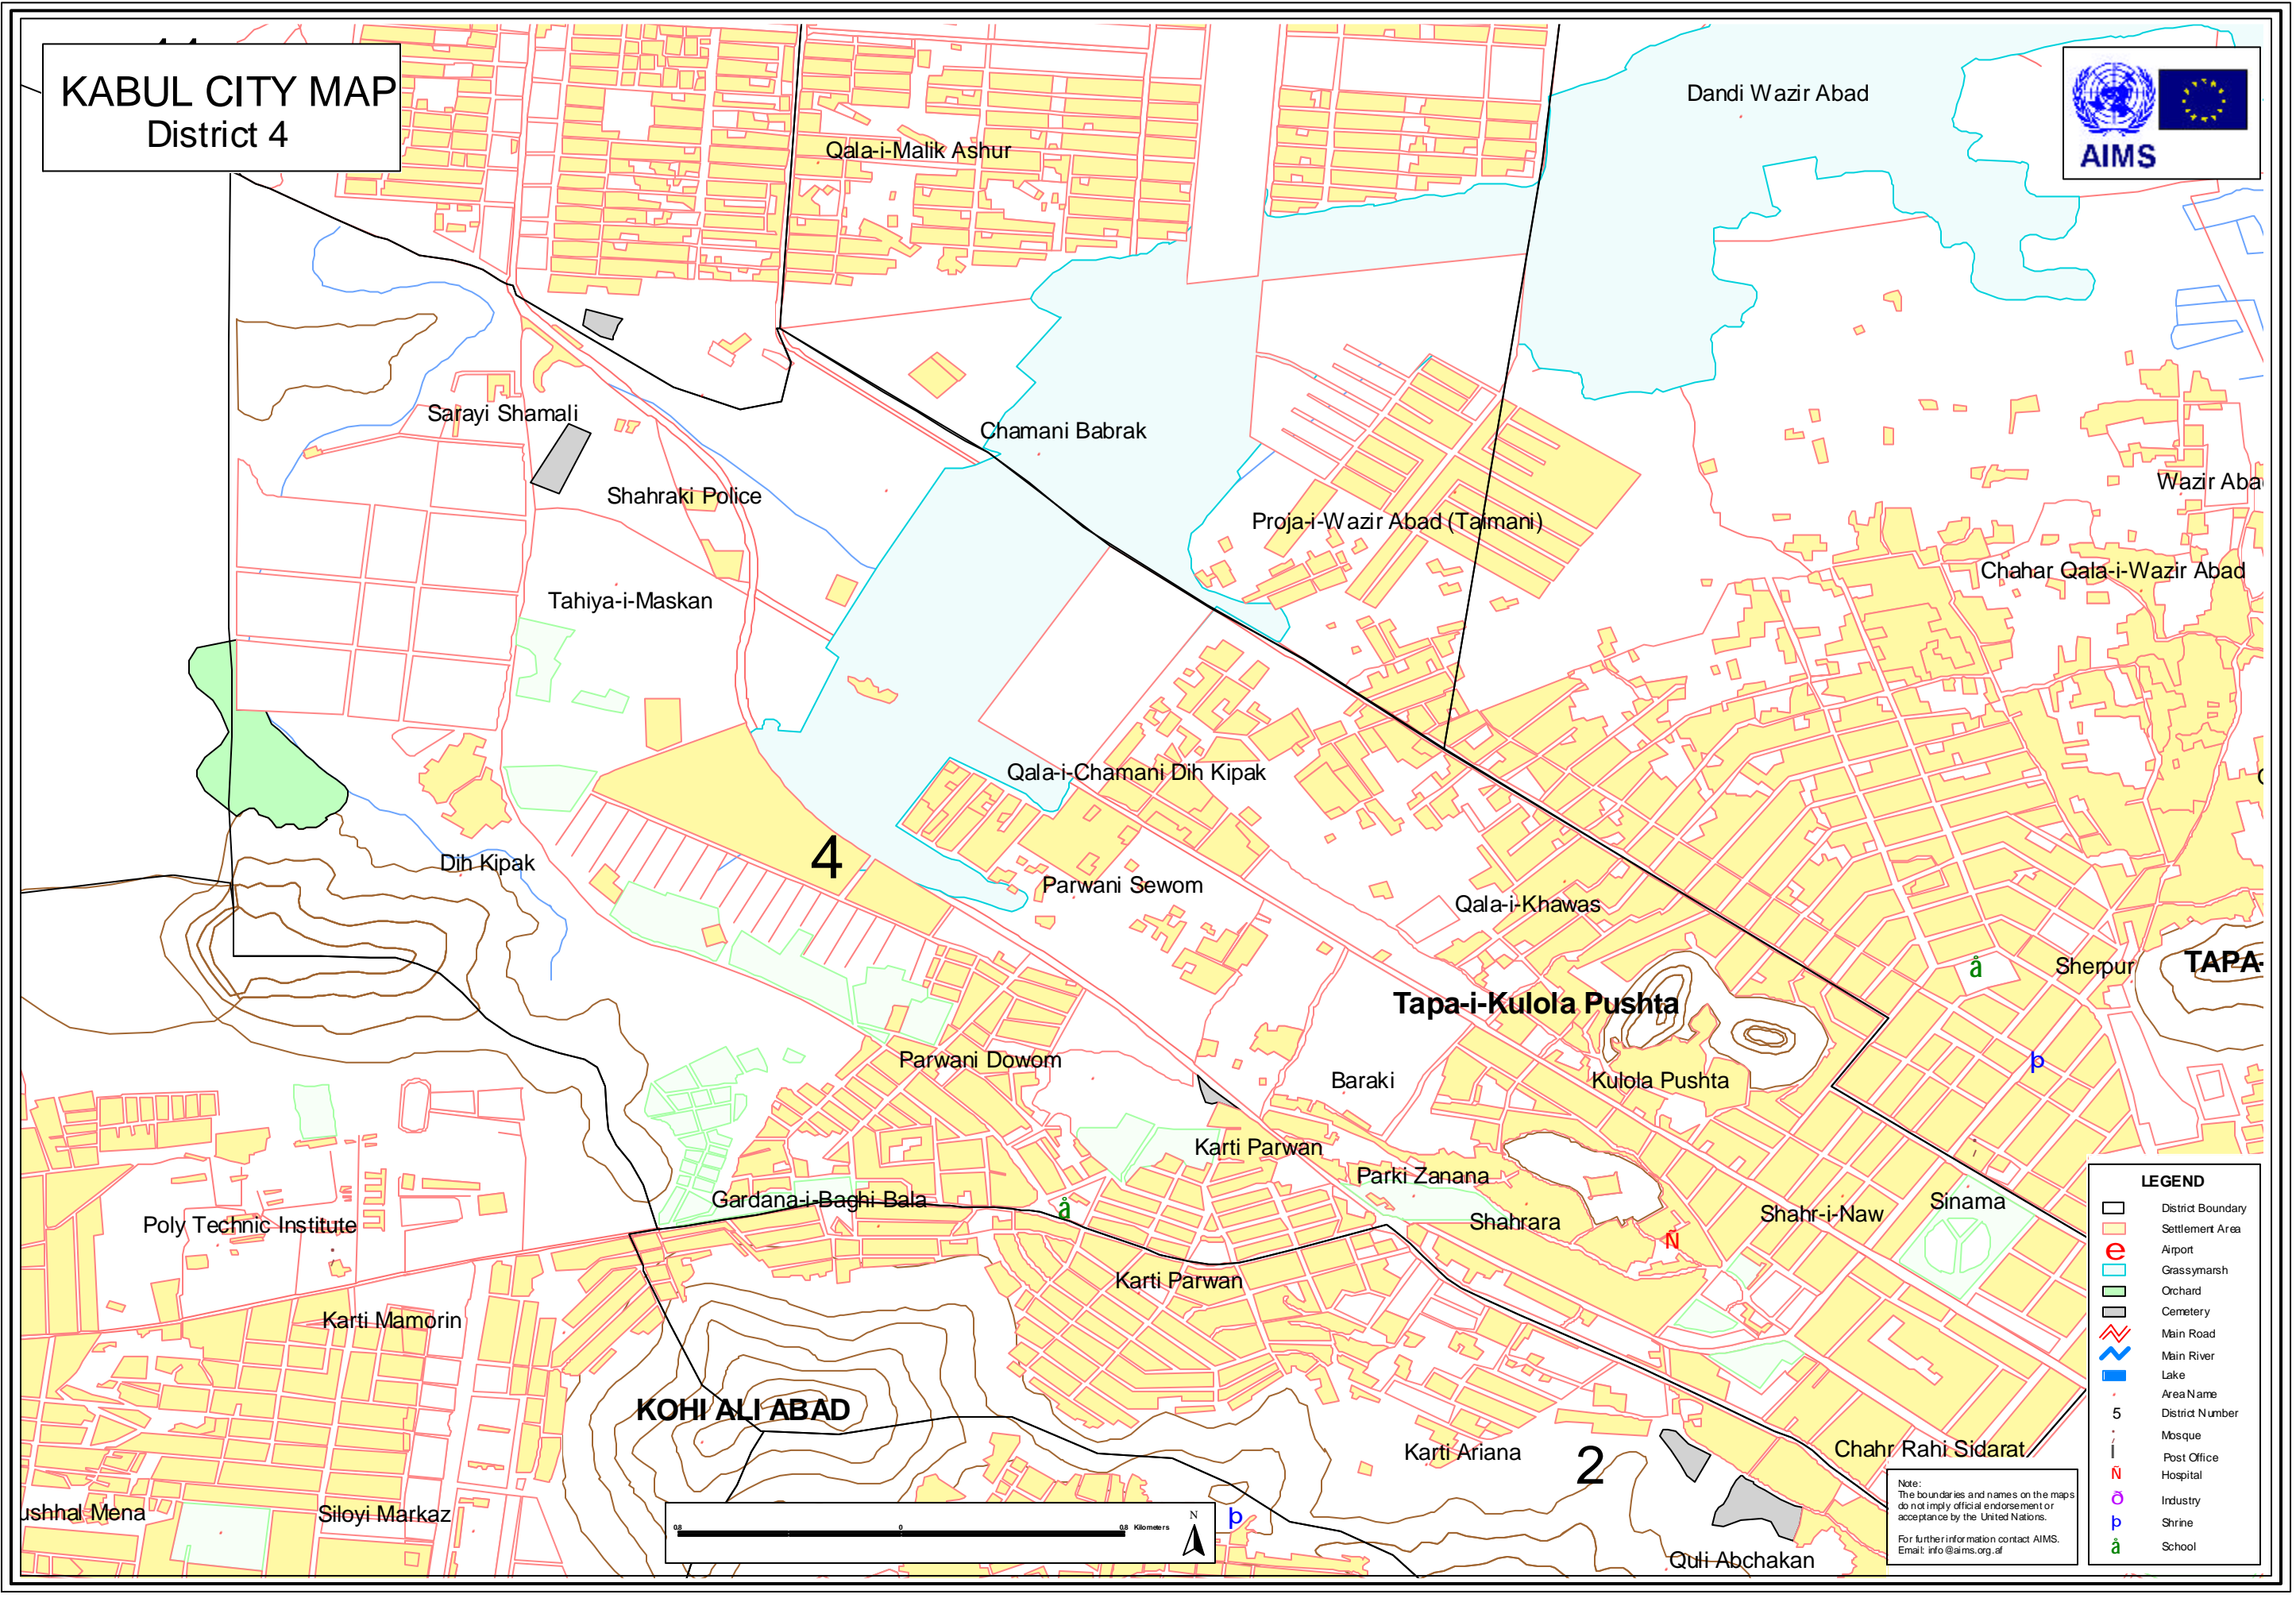

KABUL CITY MAP

District 4

LEGEND

- District Boundary
- Settlement Area
- Airport
- Grassymarsh
- Orchard
- Cemetery
- Main Road
- Main River
- Lake
- Area Name
- District Number
- Mosque
- Post Office
- Hospital
- Industry
- Shrine
- School

Shahraki Police

Tahiya-i-Maskan

Chamani Babrak

Proja-i-Wazir Abad (Taimari)

Dandi Wazir Abad

Wazir Abad

Chahar Qala-i-Wazir Abad

Qala-i-Chamani Dih Kipak

Dih Kipak

4

Parwani Sewom

Qala-i-Khawas

Parwani Dowom

Tapa-i-Kulola Pushta

Baraki

Kulola Pushta

Shepur

TAPA

Karti Parwan

Parki Zanana

Shahrara

Shahr-i-Naw

Sinama

Gardana-i-Baghi Bala