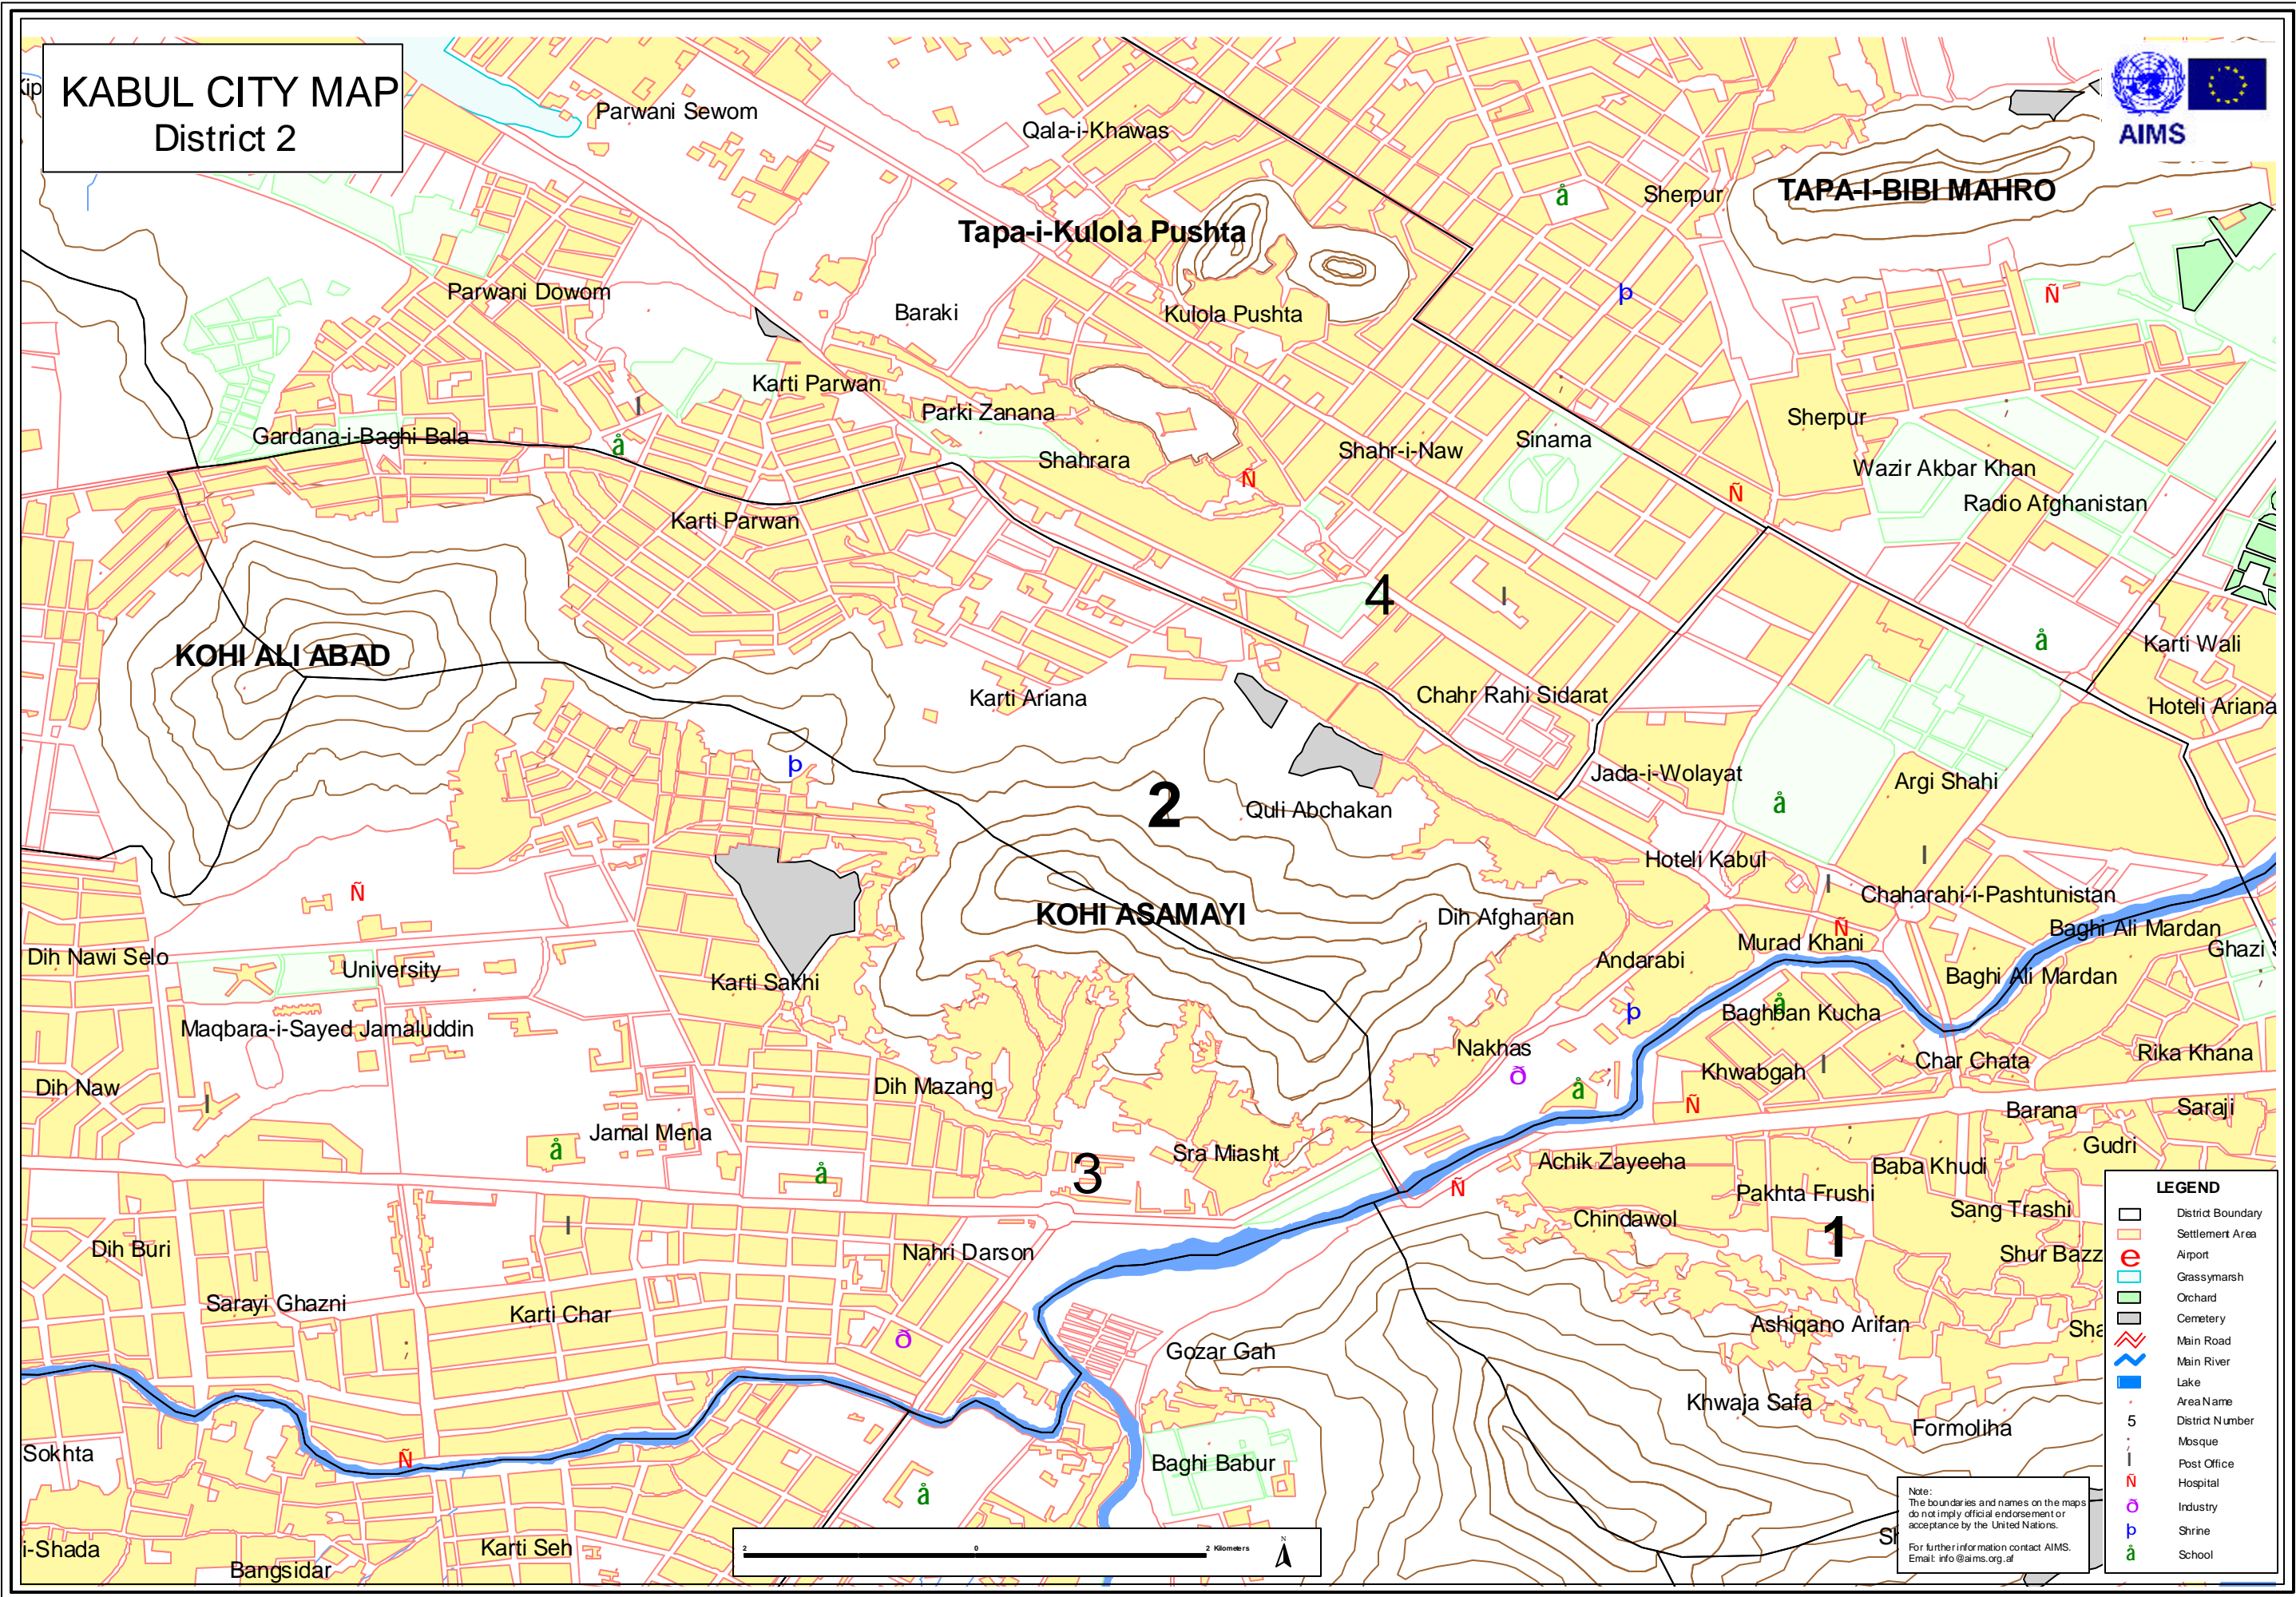

KABUL CITY MAP

District 2

LEGEND

- District Boundary
- Settlement Area
- Airport
- Grassmarsh
- Orchard
- Cemetery
- Main Road
- Main River
- Lake
- Area Name
- District Number
- Mosque
- Post Office
- Hospital
- Industry
- Shrine
- School